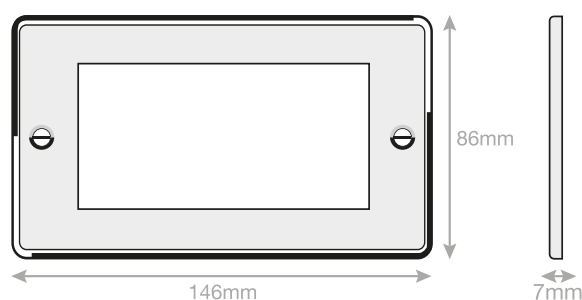

Data Sheet :

SSL638

Code	SSL638
Description	4 Aperture Modular plate for use with Euro Media / Data Modules
Size	146mm x 86mm x 7mm
Range	Selectric Euro Media / Data Plates & Modules - Part M
Colour	Part M
Included	M3.5 fixing screws
Material	Urea
Weight	0.62kg
Inner Carton Quantity	10
Inner Carton Weight	6.2kg
Guarantee	30 years
Barcode	5025117024010
Commodity Code	85369085
Standards	BS 5733
Notes	<ul style="list-style-type: none">• Modular plate for use with Euro Media / Data Modules• To fit (4 x single modules) or (2 x double modules)• Single module dimensions – 25 x 50mm• Double module dimensions – 50 x 50mm• Minimum back box depth required: 25mm