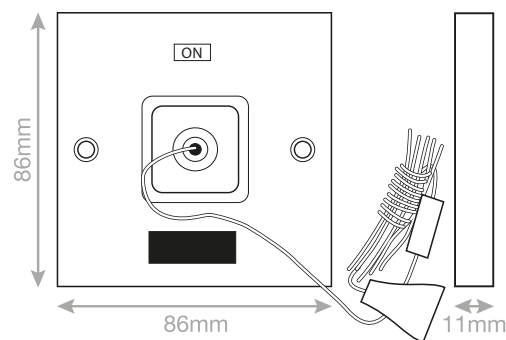

Data Sheet : SSL635

Electrical & Lighting Products

| | |
|------------------------------|--|
| Code | SSL635 |
| Description | 45 Amp DP Pull Switch with Neon - 1 Way |
| Size | 86mm x 86mm x 11mm depth x 45mm total depth |
| Range | Part M |
| Colour | White & Grey |
| Material | Bakelite |
| Weight | 0.166kg |
| Inner Carton Quantity | 5 |
| Inner Carton Weight | 0.83kg |
| Barcode | 5025117023983 |
| Commodity Code | 85369085 |
| Standards | BS EN 60669-1 |
| Notes | <ul style="list-style-type: none"> • A 45 Amp pull switch is used to turn a shower on and off. • The contrasting colours of the Part M plates and inserts help assist the visually impaired & allow easy location of the wiring accessories against the surrounding environment. • Minimum back box size required: 47mm depth |