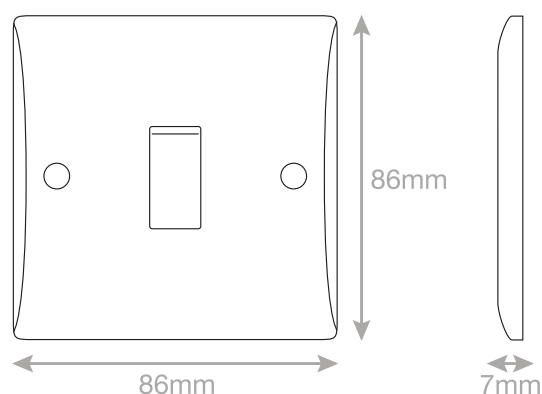

# SSL618

<b>Code</b>	SSL618
<b>Description</b>	10 Amp Plate Switch - 1 Gang 2 Way - X-Rated
<b>Size</b>	86mm x 86mm x 7mm depth
<b>Range</b>	Part M
<b>Colour</b>	Grey
<b>Material</b>	Bakelite
<b>Included</b>	M3.5 fixing screws & grey screw cap covers
<b>Weight</b>	0.07kg
<b>Inner Carton Quantity</b>	10
<b>Inner Carton Weight</b>	0.7kg
<b>Guarantee</b>	30 years
<b>Barcode</b>	5025117023815
<b>Commodity Code</b>	85369085
<b>Standards</b>	BS EN 60669-1
<b>Notes</b>	<ul style="list-style-type: none"><li>• X-rated for fluorescent or inductive loads</li><li>• Minimum back box size required: 16mm depth</li><li>• The contrasting colours of the Part M plates and inserts help assist the visually impaired &amp; allow easy location of the wiring accessories against the surrounding environment.</li></ul>