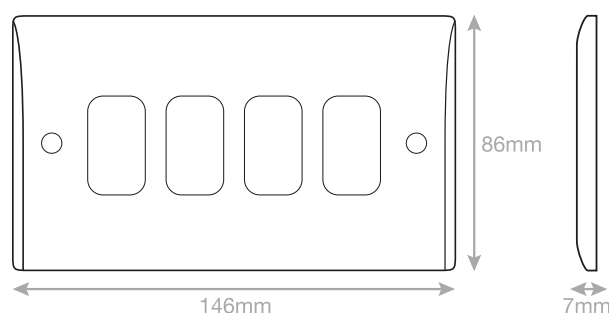

Data Sheet :

SSL614

Code	SSL614
Description	Part M - GRID360 Modular Plate - 4 Aperture
Size	146 x 86mm
Range	GRID360 / Part M
Colour	Grey
Material	Bakelite
Included	M3.5 fixing screws
Weight	0.07kg
Inner Carton Quantity	10
Inner Carton Weight	0.7kg
Guarantee	30 years
Barcode	5025117023778
Commodity Code	85369085
Standards	BS 5733
Notes	<ul style="list-style-type: none">• Grid 360 products offer the most versatile option for wiring accessories.• Easy to install with no need for yokes - modules screw directly into each plate.• The contrasting colours of the Part M plates and inserts help assist the visually impaired & allow easy location of the wiring accessories against the surrounding environment.