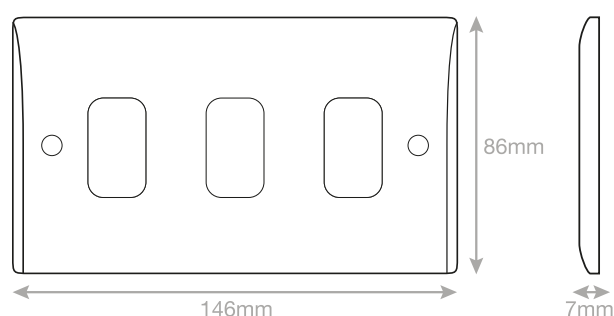

Data Sheet :

SSL613

Electrical & Lighting Products

Code	SSL613
Description	Part M - GRID360 Modular Plate - 3 Aperture
Size	146 x 86mm
Range	GRID360 / Part M
Colour	Grey
Material	Bakelite
Included	M3.5 fixing screws
Weight	0.07kg
Inner Carton Quantity	10
Inner Carton Weight	0.7kg
Guarantee	30 years
Barcode	5025117023761
Commodity Code	85369085
Standards	BS 5733
Notes	<ul style="list-style-type: none">• Grid 360 products offer the most versatile option for wiring accessories.• Easy to install with no need for yokes - modules screw directly into each plate.• The contrasting colours of the Part M plates and inserts help assist the visually impaired & allow easy location of the wiring accessories against the surrounding environment.