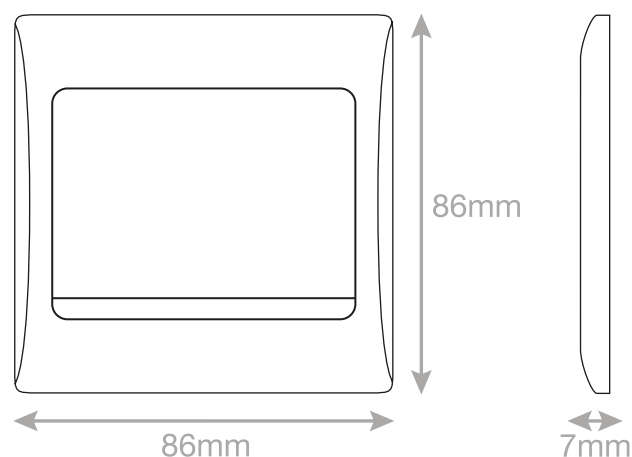

Data Sheet : SSL603

Code	SSL603
Description	10 Amp Wide Rocker Plate Switch - 1 Gang 2 Way - X-Rated
Size	86mm x 86mm x 7mm depth
Range	Part M
Colour	Grey
Material	Bakelite
Included	M3.5 fixing screws
Weight	0.07kg
Inner Carton Quantity	10
Inner Carton Weight	0.7kg
Guarantee	30 years
Barcode	5025117021675
Commodity Code	85369085
Standards	BS EN 60669-1
Notes	<ul style="list-style-type: none">• X-rated for fluorescent or inductive loads• Non-Modular• Minimum back box size required: 16mm depth• Switches click out of place to access screw holes