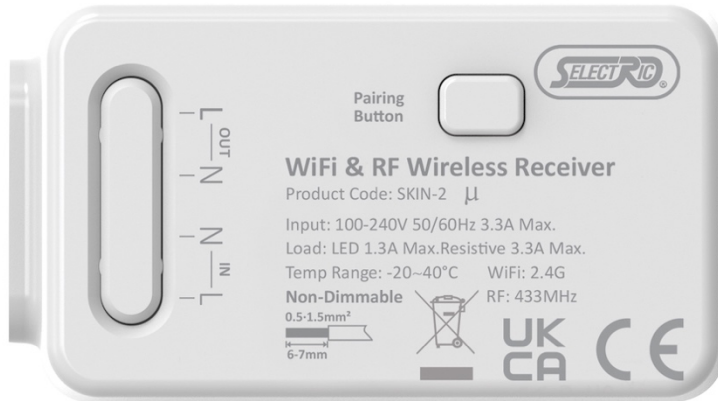

Data Sheet:  
**SKIN-2**

<b>Code:</b>	SKIN-2
<b>Description:</b>	GRID360 Kinetic Wireless Receiver - Smart & Standard On / Off Control
<b>Range:</b>	GRID360 Kinetic
<b>Colour:</b>	White
<b>Ingress Protection:</b>	IP20
<b>Material:</b>	Polycarbonate & ABS
<b>Included:</b>	Fixing screw & plug, screw cap cover, 3M double coated tissue tape & instructions
<b>Weight:</b>	0.045kg
<b>Inner Carton Quantity:</b>	10
<b>Inner Carton Weight:</b>	0.45kg
<b>Guarantee:</b>	5 years
<b>Barcode:</b>	5025117026403
<b>Commodity Code:</b>	8535309090
<b>Standards:</b>	EN60669-1 & 2-1, Radio Equipment Directive 2014/53/EU, Radio Equipment Regulations 2017, EN 55032:2015+A1:2020, EN 55035:2017+A11:2020, EN IEC 61000-3-2:2019+A1:2021, EN 61000-3-3:2013+A2:2021, EN 50663:2017, EN 62479:2010
<b>Packaging:</b>	Poly bag with euro slot
<b>Anti-Microbial Certified:</b>	No
<b>Notes:</b>	<ul style="list-style-type: none"> <li>• On / Off receiver with on off each side with standard control</li> <li>• Input: 100-240V 50/60Hz 3.3A max.</li> <li>• Load: LED 1.3A max. Resistive 3.3A max.</li> <li>• RF: 433Mhz &amp; 2.4G WiFi (Tuya).</li> <li>• Working temp.: -20 ~ 40°C</li> <li>• Tc Max.: 95°C</li> <li>• Maximum number of switches to pair: 10 modules</li> </ul>