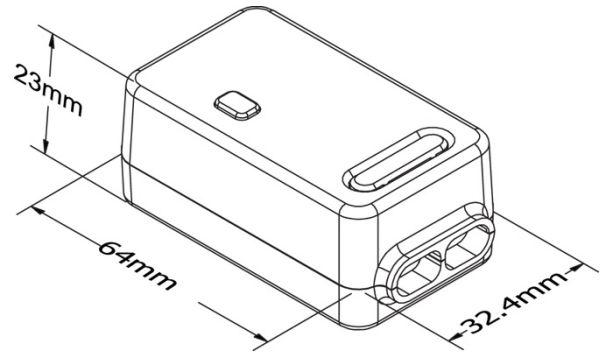

Data Sheet:  
**SKIN-2**

<b>Code:</b>	SKIN-2
<b>Description:</b>	GRID360 Kinetic Wireless Receiver - Smart & Standard On / Off Control
<b>Range:</b>	GRID360 Kinetic
<b>Colour:</b>	White
<b>Ingress Protection:</b>	IP20
<b>Material:</b>	Polycarbonate & ABS
<b>Included:</b>	Fixing screw & plug, screw cap cover, 3M double coated tissue tape & instructions
<b>Weight:</b>	0.045kg
<b>Inner Carton Quantity:</b>	10
<b>Inner Carton Weight:</b>	0.45kg
<b>Guarantee:</b>	5 years
<b>Barcode:</b>	5025117026403
<b>Commodity Code:</b>	8535309090
<b>Standards:</b>	EN60669-1 & 2-1, Radio Equipment Directive 2014/53/EU, Radio Equipment Regulations 2017, EN 55032:2015+A1:2020, EN 55035:2017+A11:2020, EN IEC 61000-3-2:2019+A1:2021, EN 61000-3-3:2013+A2:2021, EN 50663:2017, EN 62479:2010
<b>Packaging:</b>	Poly bag with euro slot
<b>Anti-Microbial Certified:</b>	No
<b>Notes:</b>	<ul style="list-style-type: none"> <li>• On / Off receiver with on off each side with standard control</li> <li>• Input: 100-240V 50/60Hz 3.3A max.</li> <li>• Load: LED 1.3A max. Resistive 3.3A max.</li> <li>• RF: 433Mhz &amp; 2.4G WiFi (Tuya).</li> <li>• Working temp.: -20 ~ 40°C</li> <li>• Tc Max.: 95°C</li> <li>• Maximum number of switches to pair: 10 modules</li> </ul>