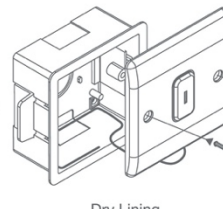

Metal

Dry Lining

UREA

Code:	SGRID360-509
Description:	GRID360 Kinetic IP42 Module - Push On / Off Emergency Key Switch
Range:	GRID360 Kinetic
Colour:	Satin Brass, Black Insert
Ingress Protection:	IP42
Material:	Polycarbonate & stainless steel
Included:	Screws, 2 x keys & instructions
Weight:	0.039kg
Inner Carton Quantity:	20
Inner Carton Weight:	0.78kg
Guarantee:	5 years
Barcode:	5025117026236
Commodity Code:	8535309090
Standards:	BS EN 60669-1
Packaging:	Poly bag with euro slot
Anti-Microbial Certified:	No
Notes:	<ul style="list-style-type: none"> • Switch Type: Push Back On / Off • Push Type: Retractive (Push with Key) • Power Source: Kinetic Self Powered. • RF: 433Mhz • Range: 30m indoor, 70m outdoor Max. • Key included • For use with GRID360 plates only • To improve transmission range when a metal back box is used, the antenna can be mounted outside the box (see box arrangements above)