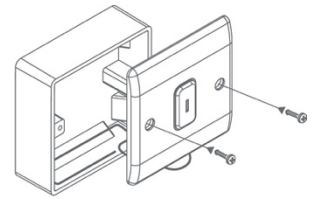

Metal

Dry Lining

UREA

Code:	SGRID360-509
Description:	GRID360 Kinetic IP42 Module - Push On / Off Emergency Key Switch
Range:	GRID360 Kinetic
Colour:	Satin Brass, Black Insert
Ingress Protection:	IP42
Material:	Polycarbonate & stainless steel
Included:	Screws, 2 x keys & instructions
Weight:	0.039kg
Inner Carton Quantity:	20
Inner Carton Weight:	0.78kg
Guarantee:	5 years
Barcode:	5025117026236
Commodity Code:	8535309090
Standards:	BS EN 60669-1
Packaging:	Poly bag with euro slot
Anti-Microbial Certified:	No
Notes:	<ul style="list-style-type: none"> • Switch Type: Push Back On / Off • Push Type: Retractive (Push with Key) • Power Source: Kinetic Self Powered. • RF: 433Mhz • Range: 30m indoor, 70m outdoor Max. • Key included • For use with GRID360 plates only • To improve transmission range when a metal back box is used, the antenna can be mounted outside the box (see box arrangements above)