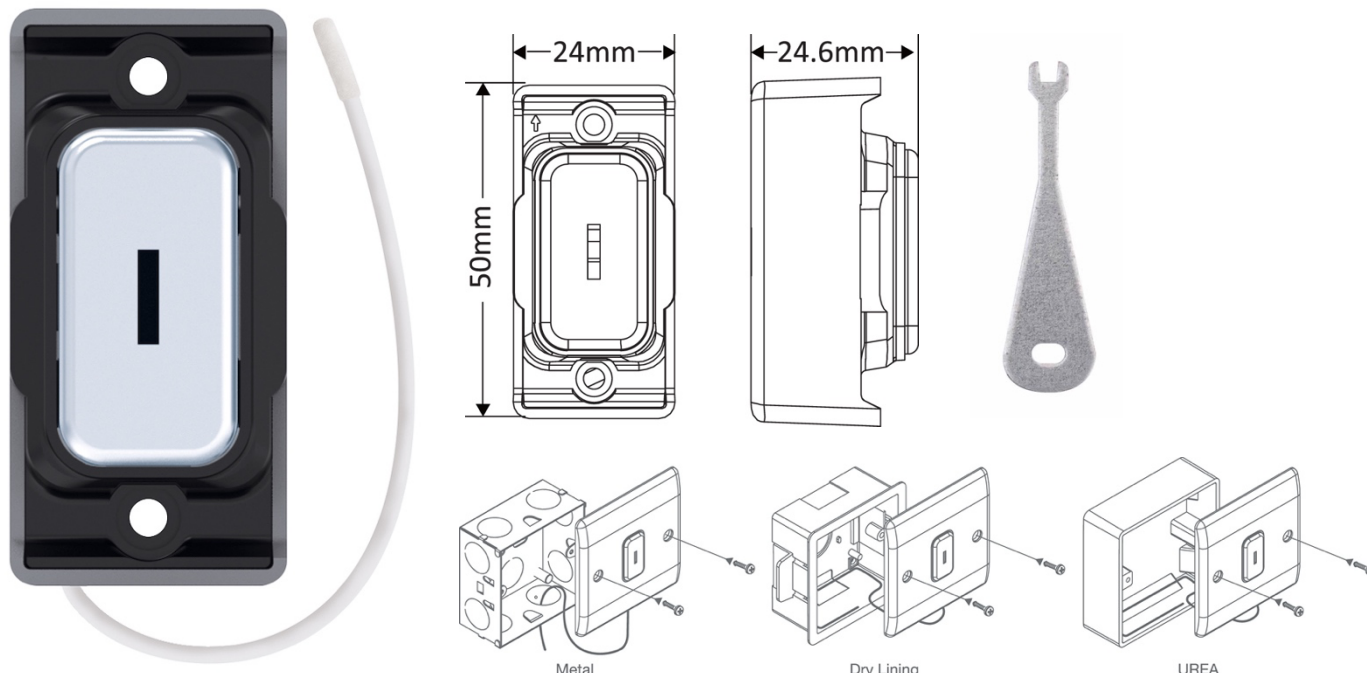

Data Sheet:  
**SGRID360-506**

<b>Code:</b>	SGRID360-506
<b>Description:</b>	GRID360 Kinetic IP42 Module - Push On / Off Emergency Key Switch
<b>Range:</b>	GRID360 Kinetic
<b>Colour:</b>	Polished Chrome, Black Insert
<b>Ingress Protection:</b>	IP42
<b>Material:</b>	Polycarbonate & stainless steel
<b>Included:</b>	Screws, 2 x keys & instructions
<b>Weight:</b>	0.039kg
<b>Inner Carton Quantity:</b>	20
<b>Inner Carton Weight:</b>	0.78kg
<b>Guarantee:</b>	5 years
<b>Barcode:</b>	5025117026205
<b>Commodity Code:</b>	8535309090
<b>Standards:</b>	BS EN 60669-1
<b>Packaging:</b>	Poly bag with euro slot
<b>Anti-Microbial Certified:</b>	No
<b>Notes:</b>	<ul style="list-style-type: none"> <li>• Switch Type: Push Back On / Off</li> <li>• Push Type: Retractive (Push with Key)</li> <li>• Power Source: Kinetic Self Powered.</li> <li>• RF: 433Mhz</li> <li>• Range: 30m indoor, 70m outdoor Max.</li> <li>• Key included</li> <li>• For use with GRID360 plates only</li> <li>• To improve transmission range when a metal back box is used, the antenna can be mounted outside the box (see box arrangements above)</li> </ul>