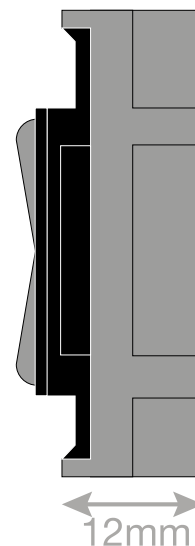

51mm

24mm

12mm

Code	SGRID360-402
Description	Grid switch module - 20A SP 2 Way Centre Off Retractive Switch
Size	51mm x 24mm
Range	GRID360
Colour	Satin chrome black insert
Material	Premium grade steel
Included	M3.5 fixing screws
Weight	0.03kg
Inner Carton Quantity	20
Inner Carton Weight	0.6kg
Guarantee	5 years
Barcode	5025117021743
Commodity Code	85369085
Standards	BS EN 60669-1
Notes	<ul style="list-style-type: none"> • Grid 360 products offer the most versatile option for wiring accessories • Easy to install with no need for yokes - modules screw directly into each plate • Over 300 items - thousands of combinations possible to suit every need • Sixteen plate finishes from 1 gang to 12 gang to compliment all current Selectric ranges