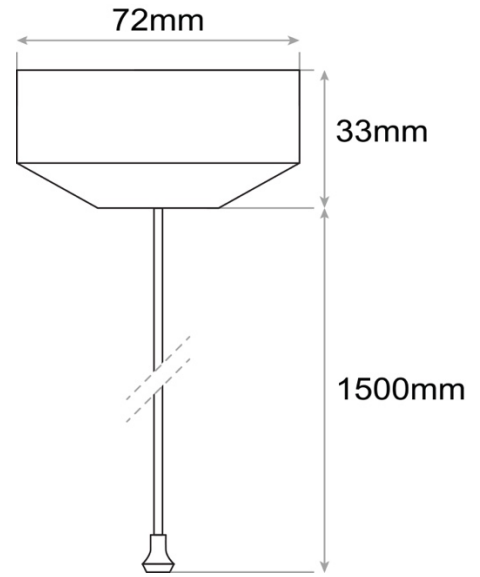

Data Sheet:  
**LG9497**

<b>Code:</b>	LG9497
<b>Description:</b>	10 Amp X-Rated 2 Way Decorative Pull Cord Switch
<b>Range:</b>	Selectric Square
<b>Colour:</b>	Matt black
<b>Ingress Protection:</b>	IP20
<b>Material:</b>	Polycarbonate & iron
<b>Included:</b>	Instructions
<b>Weight:</b>	0.093kg
<b>Inner Carton Quantity:</b>	50
<b>Inner Carton Weight:</b>	4.65kg
<b>Guarantee:</b>	5 years
<b>Barcode:</b>	5025117024225
<b>Commodity Code:</b>	9405 1140 90
<b>Standards:</b>	BS EN 60669-1
<b>Packaging:</b>	Poly Bag with Euro Slot
<b>Notes:</b>	<ul style="list-style-type: none"><li>• 72mm Diameter</li><li>• Cord length is approx. 1.5 metres</li><li>• Cord length is adjustable</li></ul>