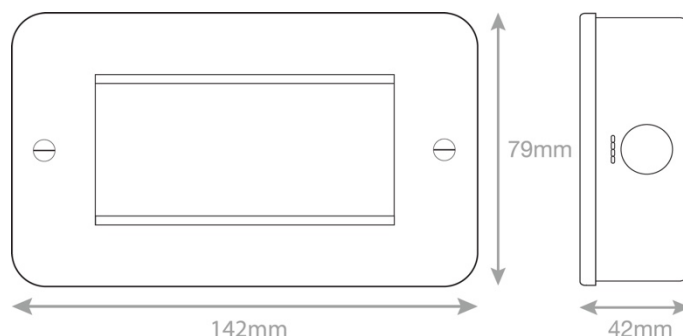

Data Sheet:
LG9004MB

Code:	LG9004MB
Description:	Metal Clad Euro Media / Data Plate – 2 Gang Plate 4 Gang Aperture
Range:	Euro Media / Data Plates & Modules
Colour:	Grey
Ingress Protection:	IP20
Material:	High grade steel with aluminium epoxy powder coating
Included:	Back box & M3.5 fixing screws
Weight:	0.312kg
Inner Carton Quantity:	5
Inner Carton Weight:	1.56kg
Guarantee:	15 Years
Barcode:	5025117026830
Commodity Code:	3926 909790
Standards:	BS 5733
Packaging:	Poly Bag with Euro Slot
Notes:	<ul style="list-style-type: none"> • Plates match the Selectric Metal Clad range • Back box included