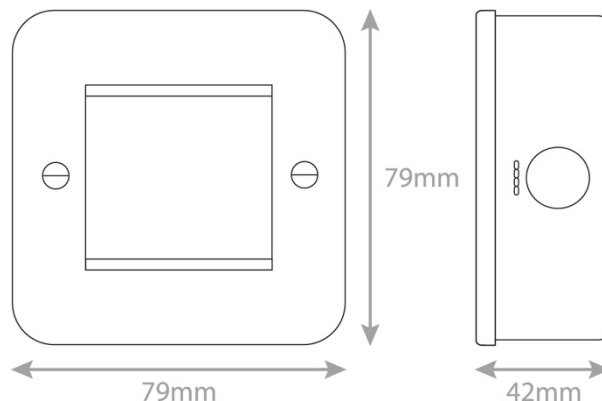

Data Sheet:
LG9002MB

Code:	LG9002MB
Description:	Metal Clad Euro Media / Data Plate – 1 Gang Plate 2 Gang Aperture
Range:	Euro Media / Data Plates & Modules
Colour:	Grey
Ingress Protection:	IP20
Material:	High grade steel with aluminium epoxy powder coating
Included:	Back box & M3.5 fixing screws
Weight:	0.2kg
Inner Carton Quantity:	10
Inner Carton Weight:	2kg
Guarantee:	15 Years
Barcode:	5025117026823
Commodity Code:	3926 909790
Standards:	BS 5733
Packaging:	Poly Bag with Euro Slot
Notes:	<ul style="list-style-type: none"> • Plates match the Selectric Metal Clad range • Back box included