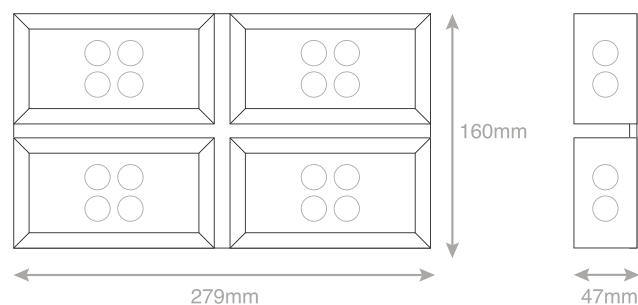

# Data Sheet : LG-MED-2

<b>Code</b>	LG-MED-2
<b>Description</b>	47mm back box for 4 gang euro media plate with earths
<b>Size</b>	279mm x 160mm x 47mm depth
<b>Range</b>	Selectric Square
<b>Colour</b>	Steel
<b>Material</b>	Galvanised steel
<b>Weight</b>	1.15kg
<b>Inner Carton Quantity</b>	10
<b>Inner Carton Weight</b>	11.5kg
<b>Barcode</b>	5025117024300
<b>Commodity Code</b>	85369085
<b>Standards</b>	BS 4662 & BS EN 60670-1
<b>Notes</b>	<ul style="list-style-type: none"> <li>• Each box: back knockouts: 4, side knockouts: 12</li> <li>• A recess is chiseled/cut out for the Back Box to sit in</li> <li>• With earth terminal and knockouts</li> </ul>