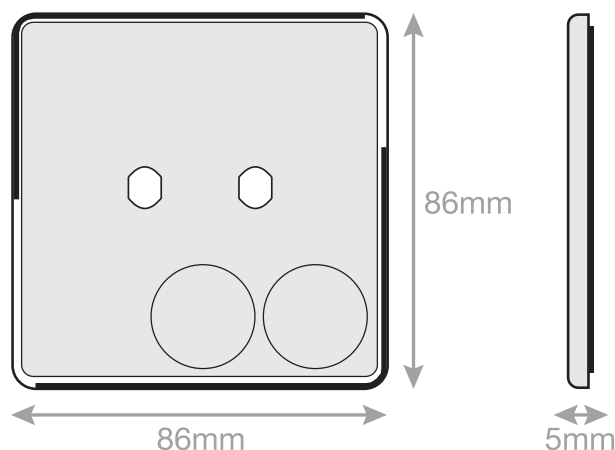

<b>Code</b>	5MPLUS-871
<b>Description</b>	Empty Dimmer Plate - 2 Aperture Plate with Knobs
<b>Size</b>	86mm x 86mm x 5mm depth
<b>Range</b>	Selectric 5M-PLUS Screwless
<b>Colour</b>	Matt black
<b>Material</b>	Premium grade steel
<b>Included</b>	Fixing screws, nuts, washers & matching knobs
<b>Weight</b>	0.113kg
<b>Inner Carton Quantity</b>	10
<b>Inner Carton Weight</b>	1.13kg
<b>Guarantee</b>	5 years
<b>Barcode</b>	5025117019986
<b>Commodity Code</b>	85369085
<b>Standards</b>	BS 5733
<b>Notes</b>	<ul style="list-style-type: none"> <li>• Compatible with most dimmer modules</li> <li>• Satin chrome with matching metal knobs</li> <li>• Each plate features an integral gasket to prevent moisture transferring from the wall to the plate</li> <li>• Screwless plate easily clips on once the product has been installed resulting in a neat and clean finish</li> <li>• Minimum back box size required: 25mm depth</li> </ul>

# 5MPLUS-871

<b>Code</b>	5MPLUS-871
<b>Description</b>	Empty Dimmer Plate - 2 Aperture Plate with Knobs
<b>Size</b>	86mm x 86mm x 5mm depth
<b>Range</b>	Selectric 5M-PLUS Screwless
<b>Colour</b>	Matt black
<b>Material</b>	Premium grade steel
<b>Included</b>	Fixing screws, nuts, washers & matching knobs
<b>Weight</b>	0.113kg
<b>Inner Carton Quantity</b>	10
<b>Inner Carton Weight</b>	1.13kg
<b>Guarantee</b>	5 years
<b>Barcode</b>	5025117019986
<b>Commodity Code</b>	85369085
<b>Standards</b>	BS 5733
<b>Notes</b>	<p>Universal to any dimmer module Satin chrome with matching metal knobs Each plate features an integral gasket to prevent moisture transferring from the wall to the plate</p> <ul style="list-style-type: none"> <li>• Screwless plate easily clips on once the product has been installed resulting in a neat and clean finish</li> <li>• Minimum back box size required: 25mm depth</li> </ul>