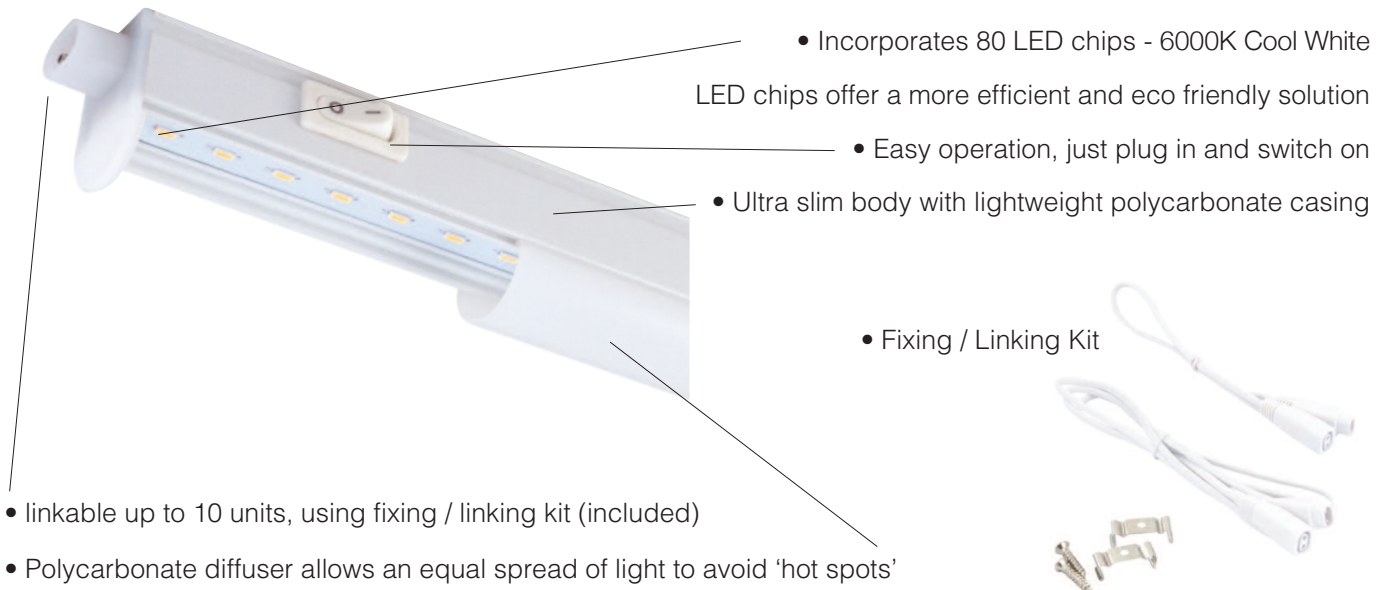

Data Sheet

T5-LED-6

- Can be installed vertically or horizontally
- Link light comes with a 1000mm power lead, a 500mm link lead, fixing screws and brackets
- For indoor use only, not to be used in bathrooms
- Point of sale full colour box packaging on every model

Code	T5-LED-6
Description	T5 LED Super Slim Link Light - 12 Watt - 907mm - 80 LEDs - Cool White
Size	907mm (L) x 22mm (H) x 30mm (W)
Range	Selectric T5 LED Super Slim Link Lights
Colour	White
Material	Polycarbonate body & diffuser
Included	Fixing kit & instructions
Weight	0.214kg
Inner Carton Quantity	1
Inner Carton Weight	0.376kg
Outer Carton Quantity	20
Outer Carton Weight	9.5kg
Warranty	3 years
Guarantee	30,000 hours
Barcode	5025117004609
Commodity Code	9405409000
Standards	EN 55015, EN 61000-3 & -4, EN 61547, EN 60598-1 & -2
Notes	<ul style="list-style-type: none"> • This 12 Watt version is linkable up to a max of 10 units • Available in various colour temperatures and lengths enabling you to choose the perfect product for your chosen location • Other colour temperatures available: 4000K Natural White / 3000K Warm White

Wattage	12W
Lumens Delivered	1020 lumens
Luminaire efficacy	85lm/w
Colour Rendering Index min	Ra80
Correlated colour temperature	6000K Cool White
Input	230V
Hertz	50Hz/60Hz
Operating Temp	-20°C-45°C
Type of Dimming	Non-dimmable
Impact Strength	IK08
Protection Class / IP Rating	IP20
Wall Mounting?	Yes
Suspended Mounting?	No
Ceiling Mounting?	Yes
Built-in Mounting?	No
Surface Mounting?	Yes
Beam Angle	120°
Emergency Back-Up?	N/A
Maintained / Non-Maintained?	N/A
Driver	Lifud
LED Chips	80 x Yuanlei LED chips
Sensor	N/A