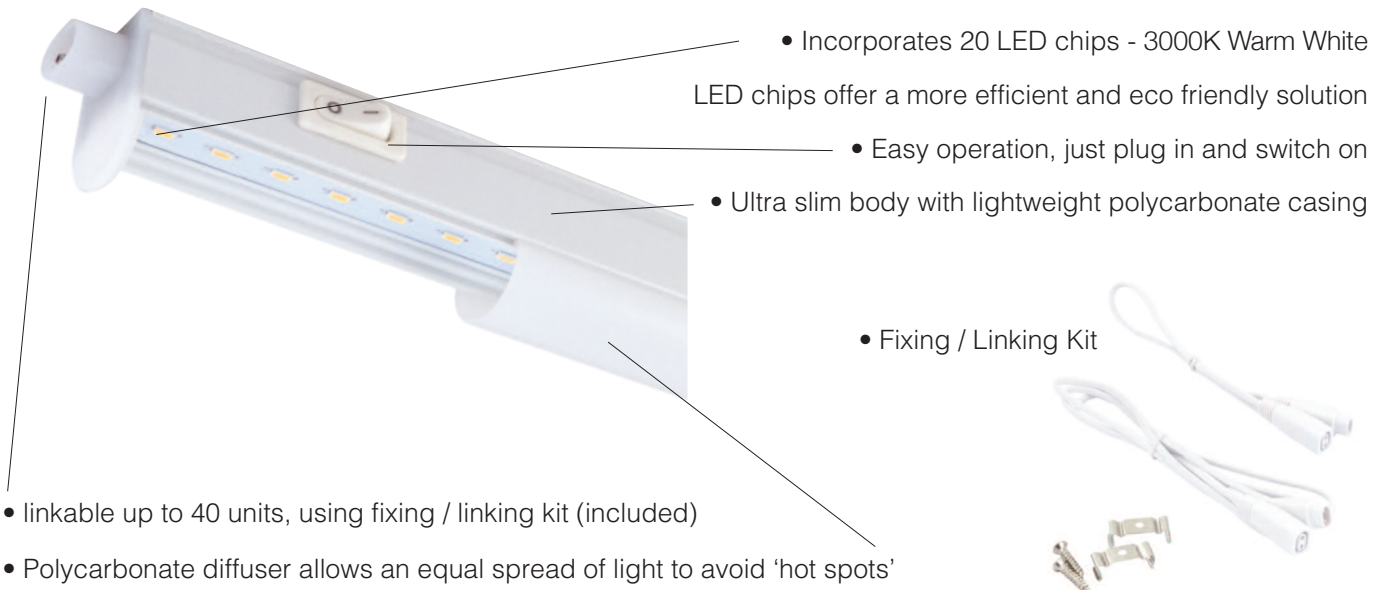

- Can be installed vertically or horizontally
- Link light comes with a 1000mm power lead, a 500mm link lead, fixing screws and brackets
- For indoor use only, not to be used in bathrooms
- Point of sale full colour box packaging on every model

<b>Code</b>	T5-LED-15
<b>Description</b>	T5 LED Super Slim Link Light - 3 Watt - 236mm - 20 LEDs - Warm White
<b>Size</b>	236mm (L) x 22mm (H) x 30mm (W)
<b>Range</b>	Selectric T5 LED Super Slim Link Lights
<b>Colour</b>	White
<b>Material</b>	Polycarbonate body & diffuser
<b>Included</b>	Fixing kit & instructions
<b>Weight</b>	0.0725kg
<b>Inner Carton Quantity</b>	1
<b>Inner Carton Weight</b>	0.16kg
<b>Outer Carton Quantity</b>	20
<b>Outer Carton Weight</b>	4.5kg
<b>Warranty</b>	3 years
<b>Guarantee</b>	30,000 hours
<b>Barcode</b>	5025117009567
<b>Commodity Code</b>	9405409000
<b>Standards</b>	EN 55015, EN 61000-3 & -4, EN 61547, EN 60598-1 & -2
<b>Notes</b>	<ul style="list-style-type: none"> <li>• This 3 Watt version is linkable up to a max of 40 units</li> <li>• Available in various colour temperatures and lengths enabling you to choose the perfect product for your chosen location</li> <li>• Other colour temperatures available: 4000K Natural White / 6000K Cool White</li> </ul>

<b>Wattage</b>	3W
<b>Lumens Delivered</b>	255 lumens
<b>Luminaire efficacy</b>	85lm/w
<b>Colour Rendering Index min</b>	Ra80
<b>Correlated colour temperature</b>	3000K Warm White
<b>Input</b>	230V
<b>Hertz</b>	50Hz/60Hz
<b>Operating Temp</b>	-20°C-45°C
<b>Type of Dimming</b>	Non-dimmable
<b>Impact Strength</b>	IK08
<b>Protection Class / IP Rating</b>	IP20
<b>Wall Mounting?</b>	Yes
<b>Suspended Mounting?</b>	No
<b>Ceiling Mounting?</b>	Yes
<b>Built-in Mounting?</b>	No
<b>Surface Mounting?</b>	Yes
<b>Beam Angle</b>	120°
<b>Emergency Back-Up?</b>	N/A
<b>Maintained / Non-Maintained?</b>	N/A
<b>Driver</b>	Lifud
<b>LED Chips</b>	20 x Yuanlei LED chips
<b>Sensor</b>	N/A