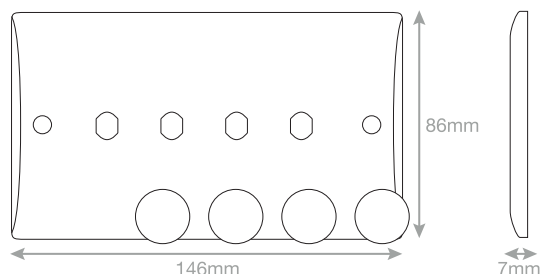

# Data Sheet : SSL593

<b>Code</b>	SSL593
<b>Description</b>	Empty Dimmer Plate - 4 Aperture Plate with Knobs
<b>Size</b>	146mm x 86mm x 7mm depth
<b>Range</b>	Selectric Smooth
<b>Colour</b>	White
<b>Material</b>	Bakelite
<b>Included</b>	Fixing screws, nuts, washers, blanking caps & matching knobs
<b>Weight</b>	0.13kg
<b>Inner Carton Quantity</b>	5
<b>Inner Carton Weight</b>	0.65kg
<b>Guarantee</b>	30 years
<b>Barcode</b>	5025117006627
<b>Commodity Code</b>	85369085
<b>Standards</b>	BS 5733
<b>Notes</b>	<ul style="list-style-type: none"><li>• Compatible with most dimmer modules</li><li>• Minimum back box size required: 25mm depth</li></ul>