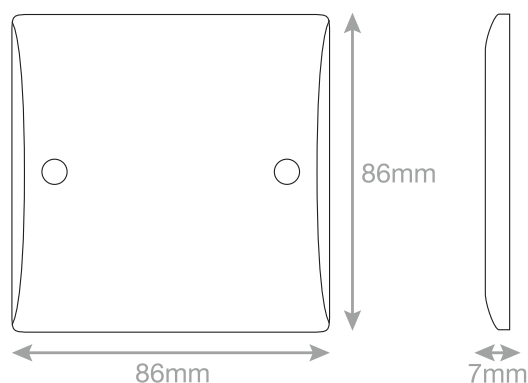

# Data Sheet : SSL547

<b>Code</b>	SSL547
<b>Description</b>	25 Amp Cable Outlet with Optional Cable Entry
<b>Size</b>	86mm x 86mm x 7mm depth
<b>Range</b>	Selectric Smooth
<b>Colour</b>	White
<b>Material</b>	Bakelite
<b>Included</b>	M3.5 fixing screws & white blanking caps
<b>Weight</b>	0.12kg
<b>Inner Carton Quantity</b>	10
<b>Inner Carton Weight</b>	1.2kg
<b>Guarantee</b>	30 years
<b>Barcode</b>	5025117986479
<b>Commodity Code</b>	85369085
<b>Standards</b>	BS 5733
<b>Notes</b>	<ul style="list-style-type: none"><li>• Modular and Euro Media products available within the range</li><li>• Minimum back box size required: 25mm depth</li></ul>