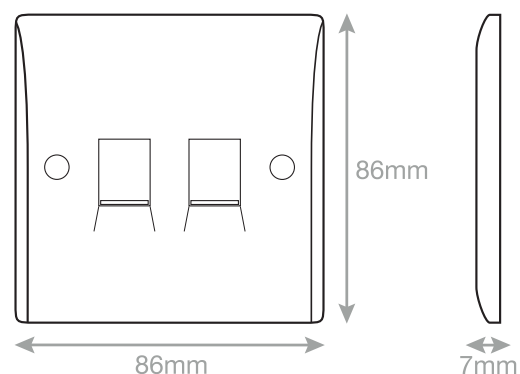

Data Sheet : SSL543

Code	SSL543
Description	2 Gang RJ45 Computer / Data Socket
Size	86mm x 86mm x 7mm depth
Range	Selectric Smooth
Colour	White
Material	Bakelite
Included	M3.5 fixing screws & white blanking caps
Weight	0.08kg
Inner Carton Quantity	10
Inner Carton Weight	0.8kg
Guarantee	30 years
Barcode	5025117986431
Commodity Code	85369085
Standards	BS 6312-2-2 & BS EN 50173-1
Notes	<ul style="list-style-type: none">• Used to connect computers onto Ethernet-based LAN (Local Area Network)• RJ45: 8P8C = 8 Position 8 Contact• Modular and Euro Media products available within the range• Minimum back box size required: 35mm depth