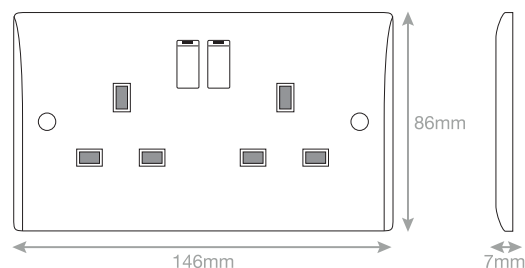

# Data Sheet : SSL523-1

<b>Code</b>	SSL523-1
<b>Description</b>	13 Amp Socket Outlets SP + 2 Earth Terminals - Switched
<b>Size</b>	146mm x 86mm x 7mm depth
<b>Range</b>	Selectric Smooth
<b>Colour</b>	White
<b>Material</b>	Bakelite
<b>Included</b>	M3.5 fixing screws & white blanking caps
<b>Weight</b>	0.23kg
<b>Inner Carton Quantity</b>	10
<b>Inner Carton Weight</b>	2.3kg
<b>Guarantee</b>	30 years
<b>Barcode</b>	5025117980378
<b>Commodity Code</b>	85369085
<b>Standards</b>	BS 1363-2
<b>Notes</b>	<ul style="list-style-type: none"><li>• Power socket for standard UK 3 pin plug</li><li>• 2 Earth terminals for safe installation</li><li>• Modular and Euro Media products available within the range</li><li>• Minimum back box size required: 25mm depth</li></ul>