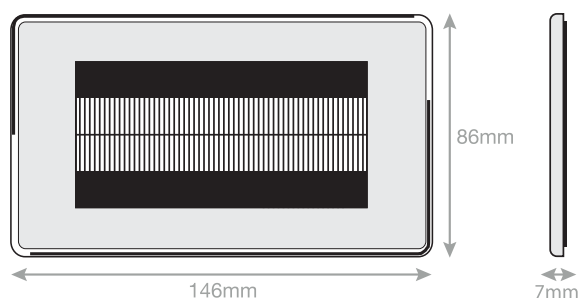

Data Sheet :

SSL-BR-13

Code	SSL-BR-13
Description	4 Aperture Brush Plate - White with Black Brush
Size	146mm x 86mm x 7mm
Range	Selectric Euro Media / Data Plates & Modules -Selectric Smooth
Colour	White
Included	M3.5 fixing screws
Material	Urea
Weight	0.1kg
Inner Carton Quantity	20
Inner Carton Weight	2kg
Guarantee	30 years
Barcode	5025117004968
Commodity Code	85369085
Standards	BS 5733
Notes	<ul style="list-style-type: none"> • To fit (4 x single modules) or (2 x double modules) • Single module dimensions – 25 x 50mm • Double module dimensions – 50 x 50mm • Minimum back box depth required: 25mm