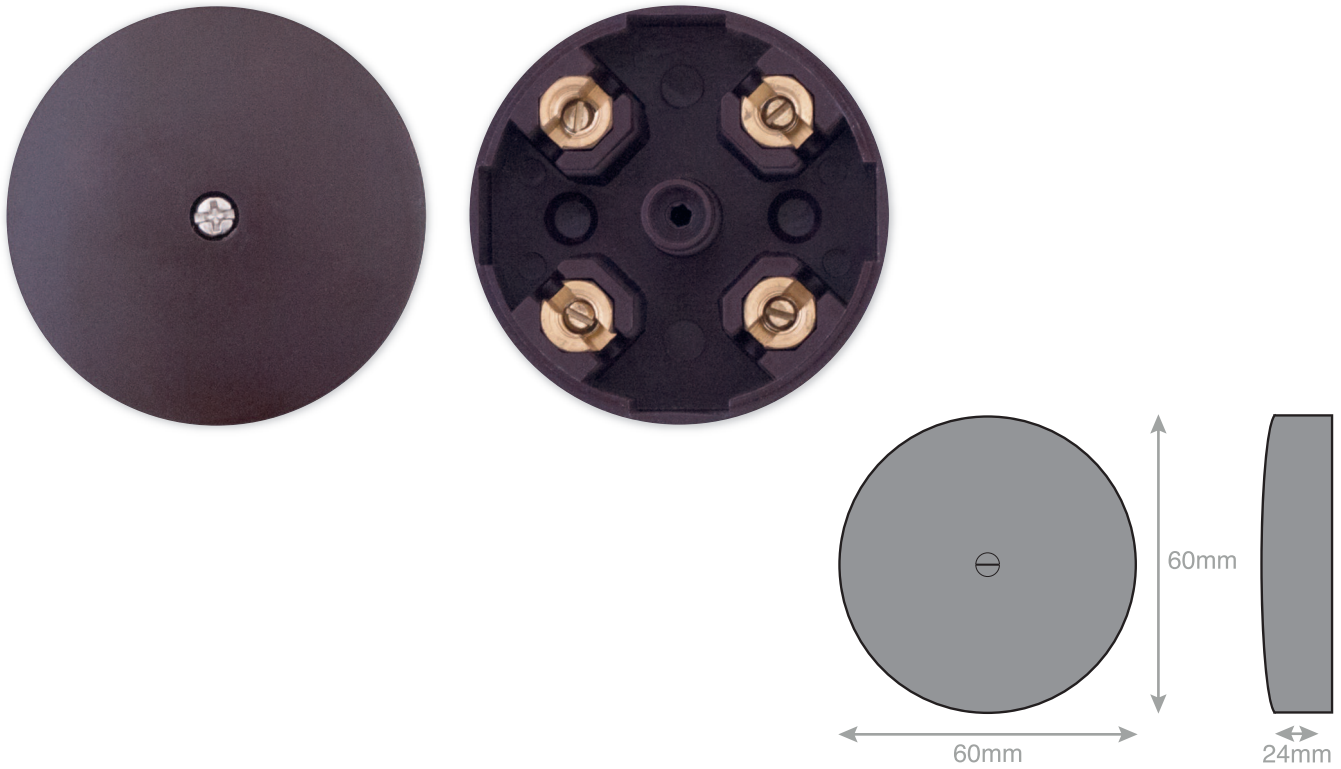

Data Sheet : LGK830B

Code	LGK830B
Description	20 Amp Junction Box 4 x (LARGE) Terminals - 60mm Diameter - Brown
Size	60mm x 60mm x 24mm
Range	Selectric Square
Colour	Brown
Material	Urea body, brass Connectors
Weight	0.1kg
Inner Carton Quantity	20
Inner Carton Weight	2kg
Barcode	5025117009475
Commodity Code	85369085
Standards	BS 7671
Notes	<ul style="list-style-type: none"> • An electrical junction box is an enclosure, housing electrical connections, to protect the connections and provide a safety barrier. It is used mostly in ceilings, under floors or concealed behind an access panel – particularly in domestic or commercial buildings