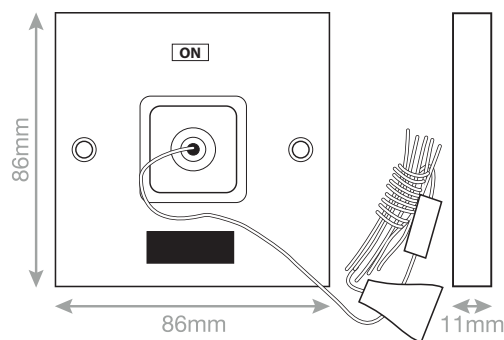

# Data Sheet : LG954N

Electrical & Lighting Products

<b>Code</b>	LG954N
<b>Description</b>	45 Amp DP Pull Switch with Neon - 1 Way
<b>Size</b>	86mm x 86mm x 11mm depth x 45mm total depth
<b>Range</b>	Selectric Square
<b>Colour</b>	White
<b>Material</b>	Bakelite
<b>Weight</b>	0.166kg
<b>Inner Carton Quantity</b>	5
<b>Inner Carton Weight</b>	0.83kg
<b>Barcode</b>	5025117009543
<b>Commodity Code</b>	85369085
<b>Standards</b>	BS EN 60669-1
<b>Notes</b>	<ul style="list-style-type: none"><li>• A 45 Amp pull switch is used to turn a shower on and off. If the pull switch is being used to turn a light or fan on and off, then only 10 Amp pull switch is needed</li><li>• Minimum back box size required: 47mm depth</li></ul>