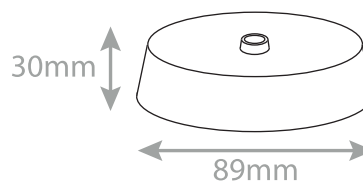

Data Sheet :

LG9493

Code	LG9493
Description	Ceiling Rose with Flex Clamp - Clear Base - Black
Size	89mm diameter x 30mm depth
Rose Thread	84mm Diameter
Range	Selectric Square
Colour	Black
Material	Bakelite
Included	Instructions
Weight	0.072kg
Inner Carton Quantity	10
Inner Carton Weight	0.72kg
Barcode	5025117009291
Commodity Code	85369085
Standards	BS 67
Notes	<ul style="list-style-type: none">• For use with any type of wired pendant