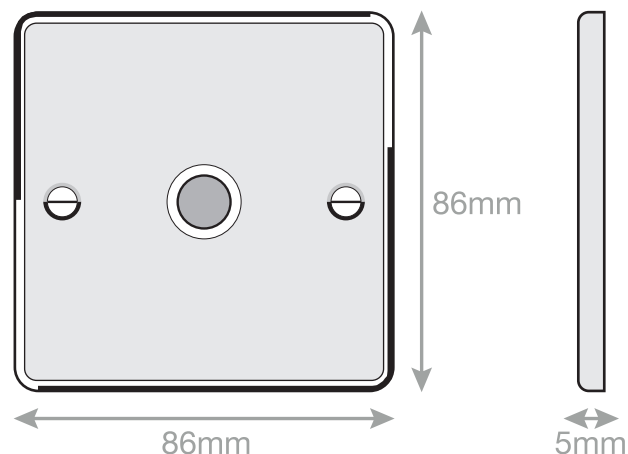

Data Sheet :

DSL346

| | |
|------------------------------|---|
| Code | DSL346 |
| Description | 20 Amp Cable Outlet / Connector with Centre Entry |
| Size | 86mm x 86mm x 5mm depth |
| Range | Selectric 5M |
| Colour | Polished chrome with white insert |
| Material | Premium grade steel |
| Included | M3.5 fixing screws & wiring instructions |
| Weight | 0.15kg |
| Inner Carton Quantity | 10 |
| Inner Carton Weight | 1.5kg |
| Guarantee | 5 year plate guarantee |
| Barcode | 5025117980811 |
| Commodity Code | 85369085 |
| Standards | BS 5733 |
| Notes | <ul style="list-style-type: none">• Suitable for connecting flexes to appliances such as towel rails etc• Cable clamp on inside of plate• Modular and Euro Media products available within the range• Minimum back box size required: 25mm depth |