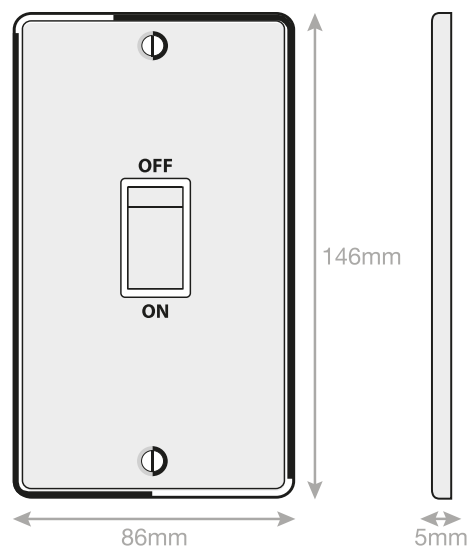

Data Sheet : DSL148

Code	DSL148
Description	45 Amp DP Switch - 2 Gang Plate
Size	146mm x 86mm x 5mm depth
Range	Selectric 5M
Colour	Satin chrome with white insert & matching metal rocker
Material	Premium grade steel
Included	M3.5 fixing screws & wiring instructions
Weight	0.29kg
Inner Carton Quantity	5
Inner Carton Weight	1.45kg
Guarantee	5 year plate guarantee
Barcode	5025117994016
Commodity Code	85369085
Standards	BS EN 60669-1
Notes	<ul style="list-style-type: none"> • Suitable for the switching of domestic, commercial and industrial appliances where a higher current ratings is required, i.e. cookers, heater units • Optional cable outlet located on inside of face plate • Modular and Euro Media products available within the range • Minimum back box size required: 47mm depth