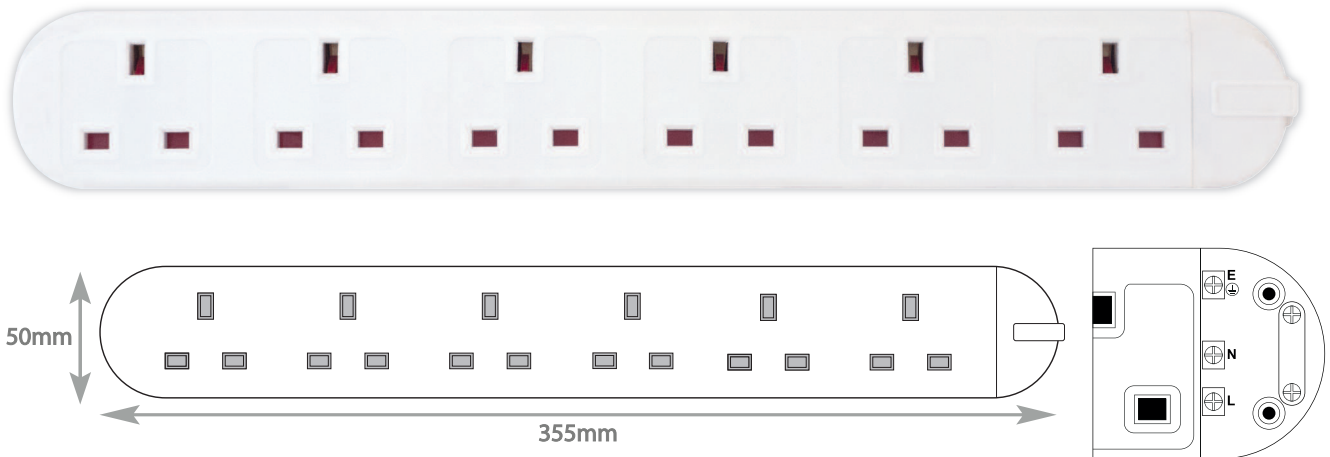

Data Sheet : 9568

Code	9568
Description	6 Gang 13 Amp Trailing Socket - Unswitched
Size	355mm x 50mm x 30mm depth
Range	Selectric Power & Cable Management
Colour	White
Max Load	13 amp - 250 AC
Cable Info	Must be connected to a 13 amp fused plug with a 1.25mm(Sq) or 1.5mm(Sq) 3 core cable to standards BS 6500
Wall Mountable?	Yes - Mounting hole dimensions: 215mm apart
Material	Polycarbonate Body
Weight	0.180kg
Inner Carton Qty	10
Inner Carton Weight	1.91kg
Barcode	5025117095683
Commodity Code	85369085
Standards	BS 1363/A
Notes	<ul style="list-style-type: none"> • Socket only, giving you the option to choose your own cable length • Wiring instructions imprinted on back of socket • With Safety Shutters