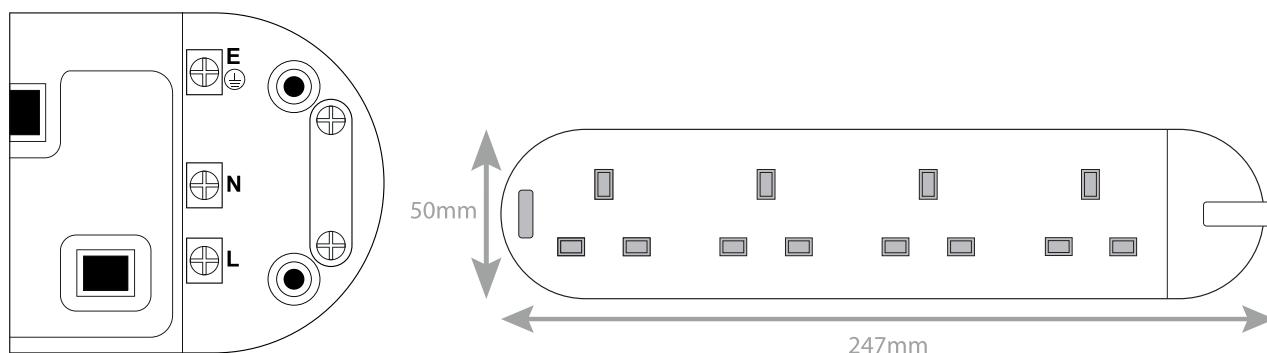

# Data Sheet : 8798

<b>Code</b>	8798
<b>Description</b>	4 Gang 13 Amp Trailing Socket with Neon - Unswitched
<b>Size</b>	247mm x 50mm x 30mm depth
<b>Range</b>	Selectric Power & Cable Management
<b>Colour</b>	White
<b>Max Load</b>	13 amp - 250 AC
<b>Cable Info</b>	Must be connected to a 13 amp fused plug with a 1.25mm(Sq) or 1.5mm(Sq) 3 core cable to standards BS 6500
<b>Wall Mountable?</b>	Yes - Mounting hole dimensions: 108mm apart
<b>Material</b>	Polycarbonate Body
<b>Weight</b>	0.135kg
<b>Inner Carton Qty</b>	10
<b>Inner Carton Weight</b>	1.35kg
<b>Barcode</b>	5025117087985
<b>Commodity Code</b>	85369085
<b>Standards</b>	BS 1363/A
<b>Notes</b>	<ul style="list-style-type: none"> <li>• Socket only, giving you the option to choose your own cable length</li> <li>• Wiring instructions imprinted on back of socket</li> <li>• With safety shutters</li> </ul>