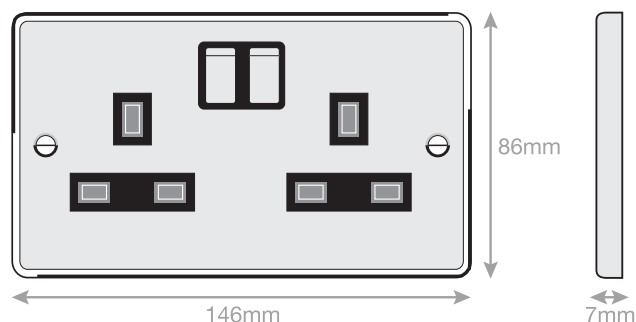

## 7MPRO-651

<b>Code</b>	7MPRO-651
<b>Description</b>	13 Amp Socket Outlets SP + 2 Earth Terminals - Switched
<b>Size</b>	146mm x 86mm x 7mm depth
<b>Range</b>	Selectric 7M-PRO
<b>Colour</b>	Antique brass black insert
<b>Material</b>	Premium grade steel
<b>Included</b>	M3.5 fixing screws & wiring instructions
<b>Weight</b>	0.31kg
<b>Inner Carton Quantity</b>	5
<b>Inner Carton Weight</b>	1.55kg
<b>Guarantee</b>	5 year plate guarantee
<b>Barcode</b>	5025117006580
<b>Commodity Code</b>	85369085
<b>Standards</b>	BS 1363-2
<b>Notes</b>	<ul style="list-style-type: none"> <li>• Power socket for standard UK 3 pin plug</li> <li>• 2 Earth terminals for safe installation</li> <li>• Matching metal rockers</li> <li>• Modular and Euro Media products available within the range</li> <li>• Minimum back box size required: 25mm depth</li> </ul>