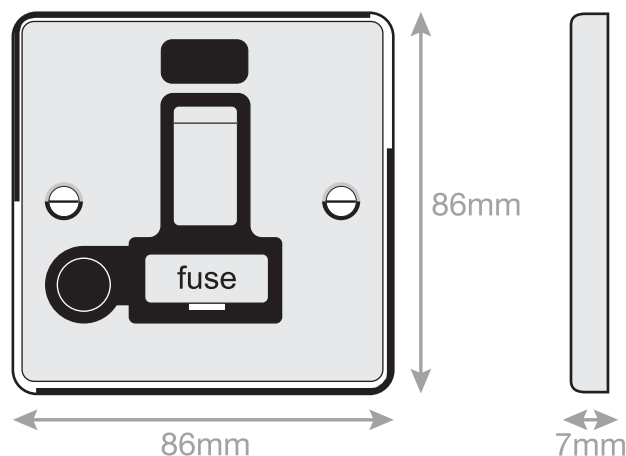

Data Sheet :

7MPRO-430

Intertek

Electrical & Lighting Products

Code	7MPRO-430
Description	13 Amp Fused Connection Unit with Neon & Flex Outlet DP - Switched
Size	86mm x 86mm x 7mm depth
Range	Selectric 7M-PRO
Colour	Black nickel black insert
Material	Premium grade steel
Included	M3.5 fixing screws & wiring instructions
Weight	0.2kg
Inner Carton Quantity	10
Inner Carton Weight	2kg
Guarantee	5 year plate guarantee
Barcode	5025117003664
Commodity Code	85369085
Standards	BS 1363-4
Notes	<ul style="list-style-type: none"> • ASTA approved • A Fused Spur or Connection Unit is commonly used for powerful electrical appliances, such as washing machines, dish washers, extractor fans, hand dryers etc, that need to be installed without a plug. They are also used for electrical items that need to be installed on a separate cable from the ring main, for safety and maintenance purposes • Matching metal rocker & fuse cover • Modular and Euro Media products available within the range • Minimum back box size required: 25mm depth