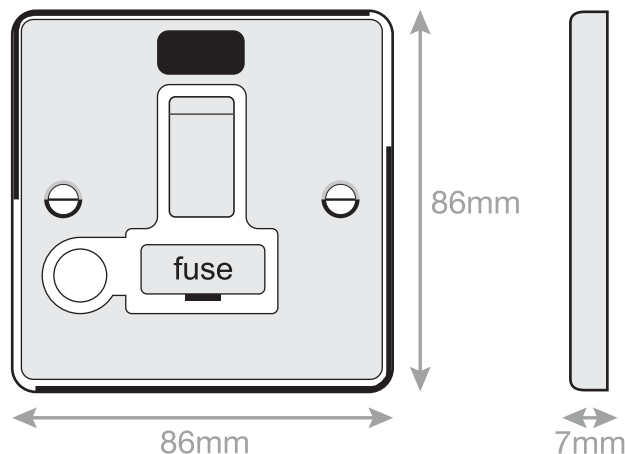

Data Sheet :

7MPRO-330

Intertek

Electrical & Lighting Products

Code	7MPRO-330
Description	13 Amp Fused Connection Unit with Neon & Flex Outlet DP - Switched
Size	86mm x 86mm x 7mm depth
Range	Selectric 7M-PRO
Colour	Polished chrome white insert
Material	Premium grade steel
Included	M3.5 fixing screws & wiring instructions
Weight	0.2kg
Inner Carton Quantity	10
Inner Carton Weight	2kg
Guarantee	5 year plate guarantee
Barcode	5025117002681
Commodity Code	85369085
Standards	BS 1363-4
Notes	<ul style="list-style-type: none"> • ASTA approved • A Fused Spur or Connection Unit is commonly used for powerful electrical appliances, such as washing machines, dish washers, extractor fans, hand dryers etc, that need to be installed without a plug. They are also used for electrical items that need to be installed on a separate cable from the ring main, for safety and maintenance purposes • Matching metal rocker & fuse cover • Modular and Euro Media products available within the range • Minimum back box size required: 25mm depth