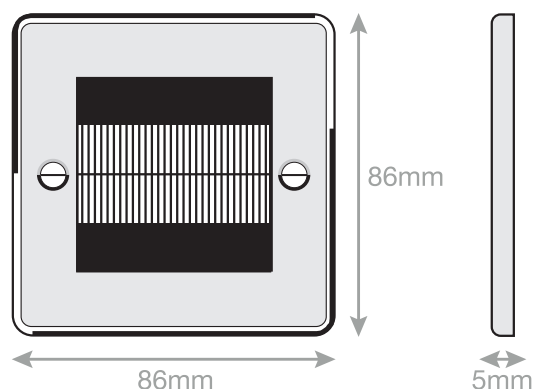

Data Sheet :

5M-BR-8

| | |
|------------------------------|---|
| Code | 5M-BR-8 |
| Description | 2 Aperture Brush Plate - Polished Chrome with Black Brush |
| Size | 86mm x 86mm x 5mm |
| Range | Selectric Euro Media / Data Plates & Modules - 5M |
| Colour | Polished Chrome |
| Included | M3.5 fixing screws |
| Material | Premium grade steel |
| Weight | 0.090kg |
| Inner Carton Quantity | 20 |
| Inner Carton Weight | 1.8kg |
| Guarantee | 5 years |
| Barcode | 5025117004999 |
| Commodity Code | 85369085 |
| Standards | BS 5733 |
| Notes | <ul style="list-style-type: none">• Minimum back box depth required: 25mm |