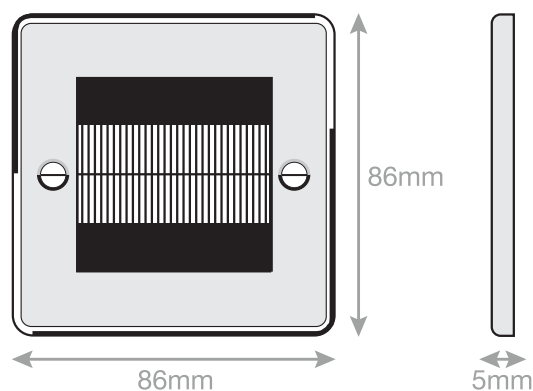

Data Sheet :

5M-BR-7

Code	5M-BR-7
Description	2 Aperture Brush Plate - Satin Chrome with Black Brush
Size	86mm x 86mm x 5mm
Range	Selectric Euro Media / Data Plates & Modules - 5M
Colour	Satin Chrome
Included	M3.5 fixing screws
Material	Premium grade steel
Weight	0.090kg
Inner Carton Quantity	20
Inner Carton Weight	1.8kg
Guarantee	5 years
Barcode	5025117004975
Commodity Code	85369085
Standards	BS 5733
Notes	<ul style="list-style-type: none">• Minimum back box depth required: 25mm