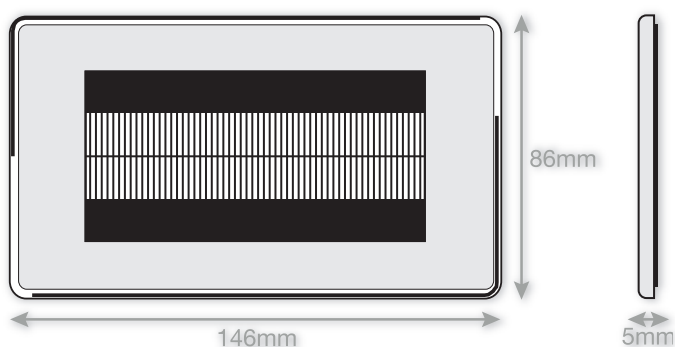

Data Sheet :

5M-BR-14

Code	5M-BR-14
Description	2 Aperture Brush Plate - Polished Chrome with Black Brush
Size	146mm x 86mm x 5mm
Range	Selectric Euro Media / Data Plates & Modules - 5M
Colour	Polished Chrome
Included	M3.5 fixing screws
Material	Premium grade steel
Weight	0.102kg
Inner Carton Quantity	10
Inner Carton Weight	1.02kg
Guarantee	5 years
Barcode	5025117005040
Commodity Code	85369085
Standards	BS 5733
Notes	<ul style="list-style-type: none">• Minimum back box depth required: 25mm