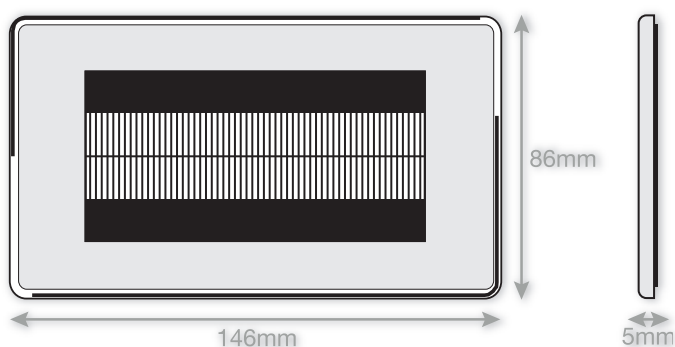

## 5M-BR-13

<b>Code</b>	5M-BR-13
<b>Description</b>	2 Aperture Brush Plate - Satin Chrome with Black Brush
<b>Size</b>	146mm x 86mm x 5mm
<b>Range</b>	Selectric Euro Media / Data Plates & Modules - 5M
<b>Colour</b>	Satin Chrome
<b>Included</b>	M3.5 fixing screws
<b>Material</b>	Premium grade steel
<b>Weight</b>	0.102kg
<b>Inner Carton Quantity</b>	10
<b>Inner Carton Weight</b>	1.02kg
<b>Guarantee</b>	5 years
<b>Barcode</b>	5025117004982
<b>Commodity Code</b>	85369085
<b>Standards</b>	BS 5733
<b>Notes</b>	<ul style="list-style-type: none"><li>• Minimum back box depth required: 25mm</li></ul>